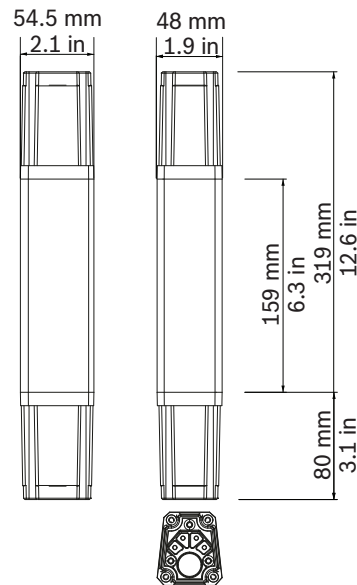

Electro-Voice | EVOLVE50-PL-SB Column speaker pole, short, black

Electro-Voice

EVOLVE50-PL-SB Column speaker pole, short, black

- 160-mm short pole for EVOLVE 50 systems

Technical specifications

Material:	Aluminum
Color:	Black
Dimensions (H x W x D):	319 mm x 48 mm x 54.5 mm (12.6 in x 1.9 in x 2.1 in)
Net weight:	0.45 kg (0.99 lb)
Shipping weight:	0.65 kg (1.43 lb)

Dimensions:

Parts included

Quantity	Component
1	Column speaker pole, short

Ordering information

EVOLVE50-PL-SB Column speaker pole, short, black

Column speaker short pole, black

Order number **EVOLVE50-PL-SB**