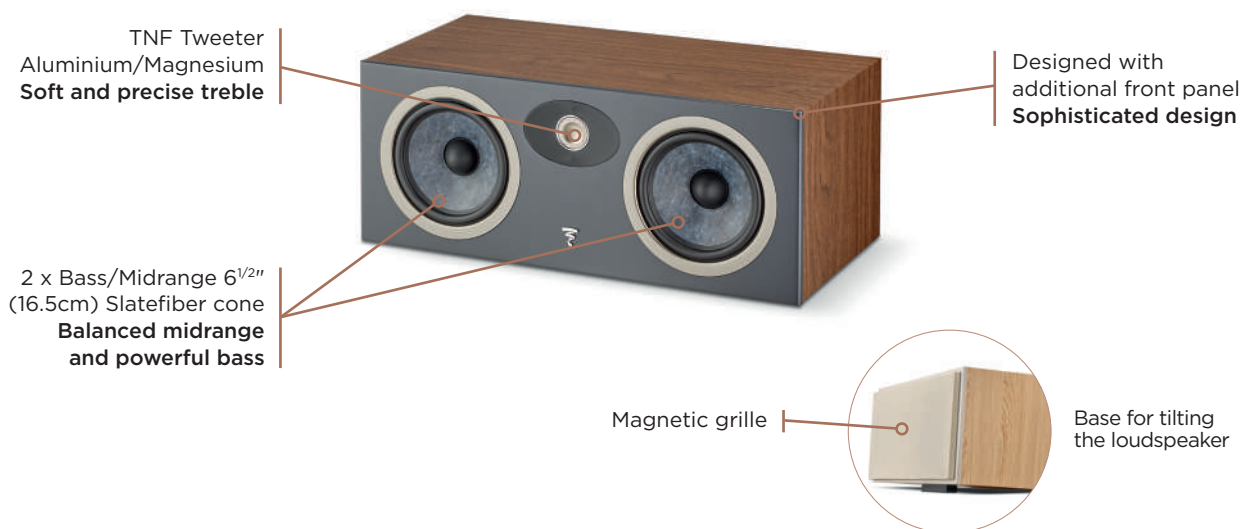

THEVA CENTER

Product Sheet

MADE IN
FRANCE

Theva Center is the centre speaker from the Theva line. It is the perfect companion for the loudspeakers in your Home Cinema system. Boasting an Aluminium/Magnesium TNF tweeter and two Bass/Midrange Slatefiber speaker drivers, Theva Center enhances the clarity of dialogues from any film, with an impressive level of detail. It has been designed to be placed on a piece of furniture or on its stand (available as an optional extra), enhancing interiors with its elegant, refined design.

Key points

- Slatefiber technology: clear and detailed dialogues
- Loudspeaker base tilts for perfect sound rendering
- 3 sophisticated finishes to choose from; blends seamlessly into elegant surroundings

| | |
|-----------------------------|--|
| Type | 2-way closed centre speaker |
| Speaker drivers | 2x 6 ^{1/2} " (16.5cm) slatefiber Midrange/Bass 1" (25mm) Al/Mg inverted dome TNF tweeter |
| Sensitivity | 91dB |
| Bandwidth | 59Hz - 28kHz |
| Low-frequency cut-off | 51Hz |
| Nominal impedance | 8Ω |
| Minimal impedance | 3.8 Ω |
| Recommended amp power | 40 - 200W |
| Crossover frequency | 2100Hz |
| Dimensions (HxWxD) | 8 ^{3/8} "x20 ^{7/8} "x10 ^{1/4} " (21.2x53x26cm) |
| Net weight (with grille) | 22.05lbs (10kg) |
| Box dimensions (HxWxD) | 12 ^{5/8} "x24 ^{3/8} "x15 ^{3/8} " (32x62x39cm) |
| Net weight (with packaging) | 26.46lbs (12kg) |