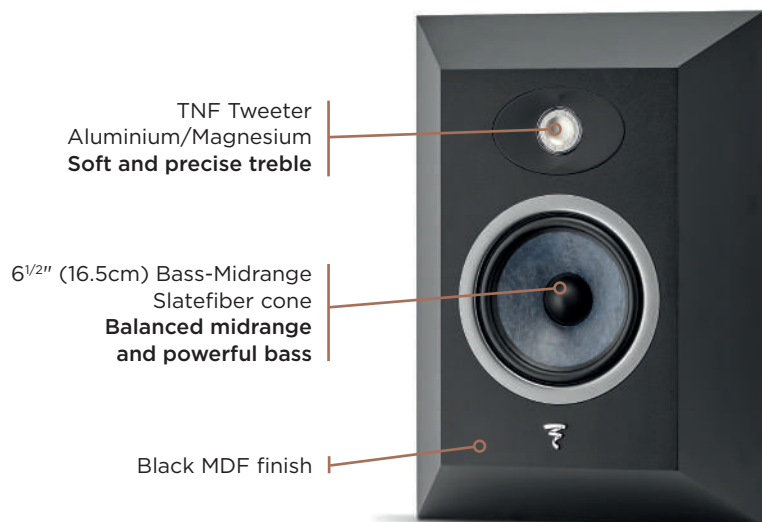

THEVA SURROUND

Product sheet

MADE IN
FRANCE

Theva Surround is the wall-mount speaker from the Theva range. It completes your Home Cinema system and can be placed in different spots to enjoy total sound immersion. Boasting an Aluminium/Magnesium TNF tweeter and a Slatefiber Bass/Midrange speaker driver, it spatialises every listening experience. This loudspeaker blends seamlessly into any room thanks to its sleek black finish.

Wall mounting
is quick and easy
to install

Magnetic grille

Key points

- Slatefiber technology to complete the Home Cinema system and remain consistent with the Theva range
- Quick and easy mounting using the wall attachment delivered with the loudspeaker
- Sleek design, metallic ring: refined, meticulous finishes

Type	2-way closed surround speaker
Speaker drivers	6 1/2" (16.5cm) Slatefiber Midrange/Bass 1" (25mm) Al/Mg inverted dome TNF tweeter
Sensitivity	89dB
Bandwidth	80Hz - 28kHz
Low-frequency cut-off	67Hz
Nominal impedance	8 Ω
Minimal impedance	4.5 Ω
Recommended amp power	25 - 100W
Crossover frequency	3000Hz
Dimensions (HxWxD)	17 1/2" x 12 1/2" x 4 1/4" (44.3 x 31.6 x 10.7cm)
Net weight (with grille)	12.13lbs (5.5kg)
Box dimensions (HxWxD)	22" x 18 1/2" x 7 1/8" (56 x 47 x 18cm)
Net weight (with packaging)	15.43lbs (7kg)