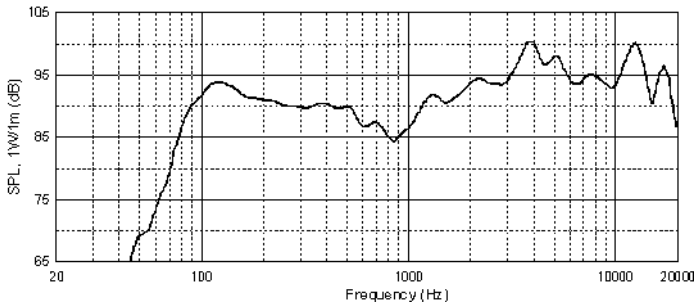

▶ CSS-8006BM Full-Range Loudspeaker for Paging and Background Music Applications

Frequency Response:

Half-space (flush mounted in the ceiling)