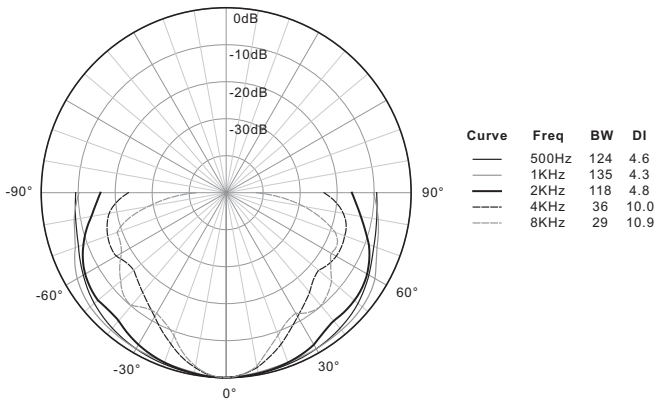

▶ CSS-8006BM Full-Range Loudspeaker for Paging and Background Music Applications

Frequency Response:

Half-space (flush mounted in the ceiling)

Installation:

Installing without Backcan

Coverage:

Installing with Backcan

Dimensions:

Dimensions in mm (inch)

JBL Professional
8500 Balboa Boulevard, P.O. Box 2200
Northridge, California 91329 U.S.A.

© Copyright 2011 JBL Professional
www.jblpro.com