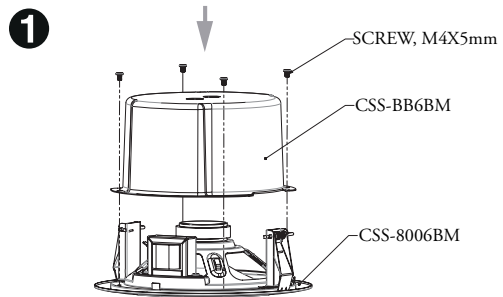

## Frequency Response:

Half-space (flush mounted in the ceiling)

## Dimensions:

Dimensions in mm (inch)

JBL Professional  
8500 Balboa Boulevard, P.O. Box 2200  
Northridge, California 91329 U.S.A.

© Copyright 2011 JBL Professional  
www.jblpro.com