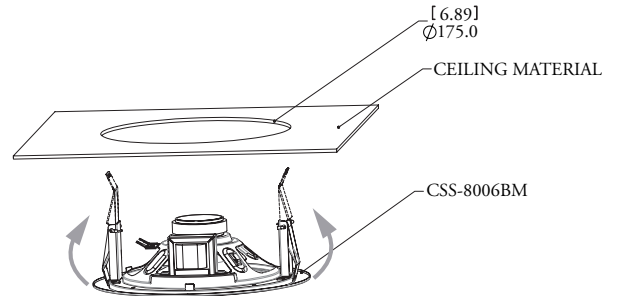

Installation:

Installing without Backcan