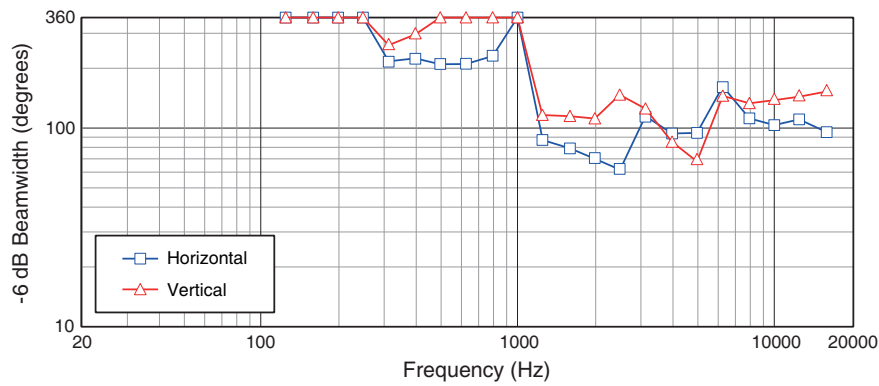

BEAMWIDTH ■

DIMENSIONS ■

DIMENSIONS IN MM [INCH]

HARMAN Professional 8500 Balboa Blvd. Northridge, CA 91329 USA

© 2019 HARMAN International Industries, Incorporated. All rights reserved.
Features, specifications and appearance are subject to change without notice.