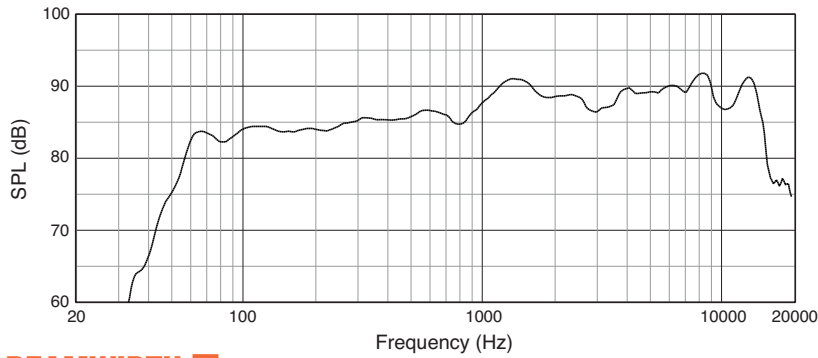

Pasión 6

Passive 6.5" Full-Range Karaoke Loudspeaker

FREQUENCY RESPONSE ■

BEAMWIDTH ■