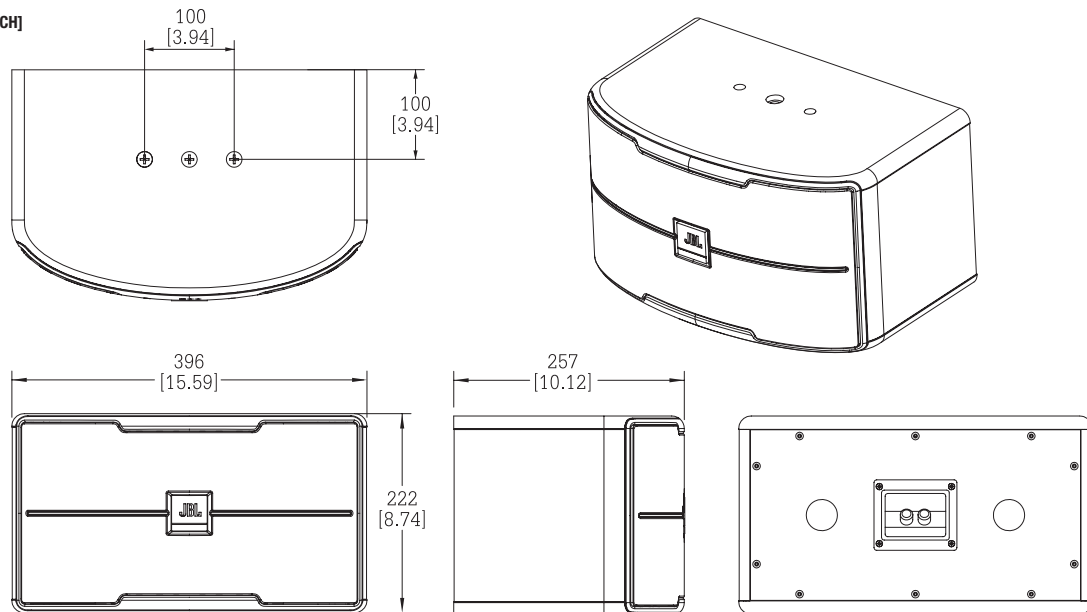

DIMENSIONS (H × W × D):	222 mm × 396 mm × 257 mm 8.7 inch × 15.6 inch × 10.1 inch
NET WEIGHT:	7.5 Kg (16.5 lbs)
LF DRIVER:	1 × 6.5" Woofer
HF DRIVER:	2 × 3" Tweeter
INPUT CONNECTORS:	Binding Post
ENCLOSURE CONSTRUCTION:	Vinyl covered MDF

BEAMWIDTH ■

DIMENSIONS ■

DIMENSIONS IN MM [INCH]

HARMAN Professional 8500 Balboa Blvd. Northridge, CA 91329 USA

© 2019 HARMAN International Industries, Incorporated. All rights reserved.
Features, specifications and appearance are subject to change without notice.