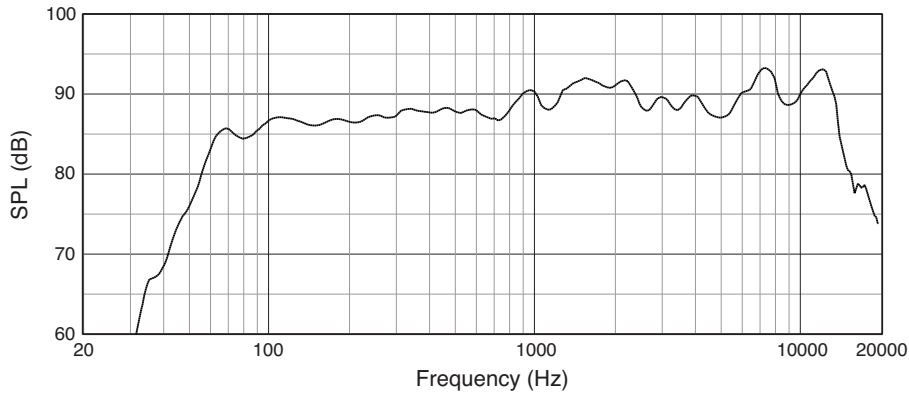

Pasión 8

Passive 8" Full-Range Karaoke Loudspeaker

FREQUENCY RESPONSE ■

BEAMWIDTH ■