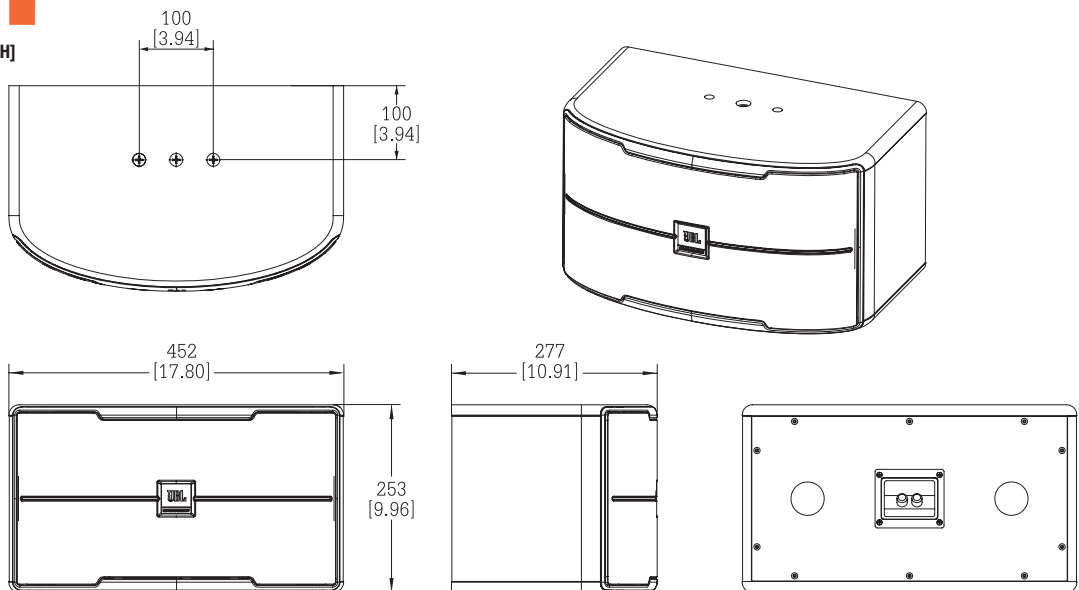

<b>DIMENSIONS (H × W × D):</b>	253 mm × 452 mm × 277 mm 10.0 inch × 17.8 inch × 10.9 inch
<b>NET WEIGHT:</b>	8.67 Kg (19.1 lbs)
<b>LF DRIVER:</b>	1 × 8" Woofer
<b>HF DRIVER:</b>	2 × 3" Tweeter
<b>INPUT CONNECTORS:</b>	Binding Post
<b>ENCLOSURE CONSTRUCTION:</b>	Vinyl covered MDF

## BEAMWIDTH ■

## DIMENSIONS ■

DIMENSIONS IN MM [INCH]

HARMAN Professional 8500 Balboa Blvd. Northridge, CA 91329 USA

© 2019 HARMAN International Industries, Incorporated. All rights reserved.  
Features, specifications and appearance are subject to change without notice.