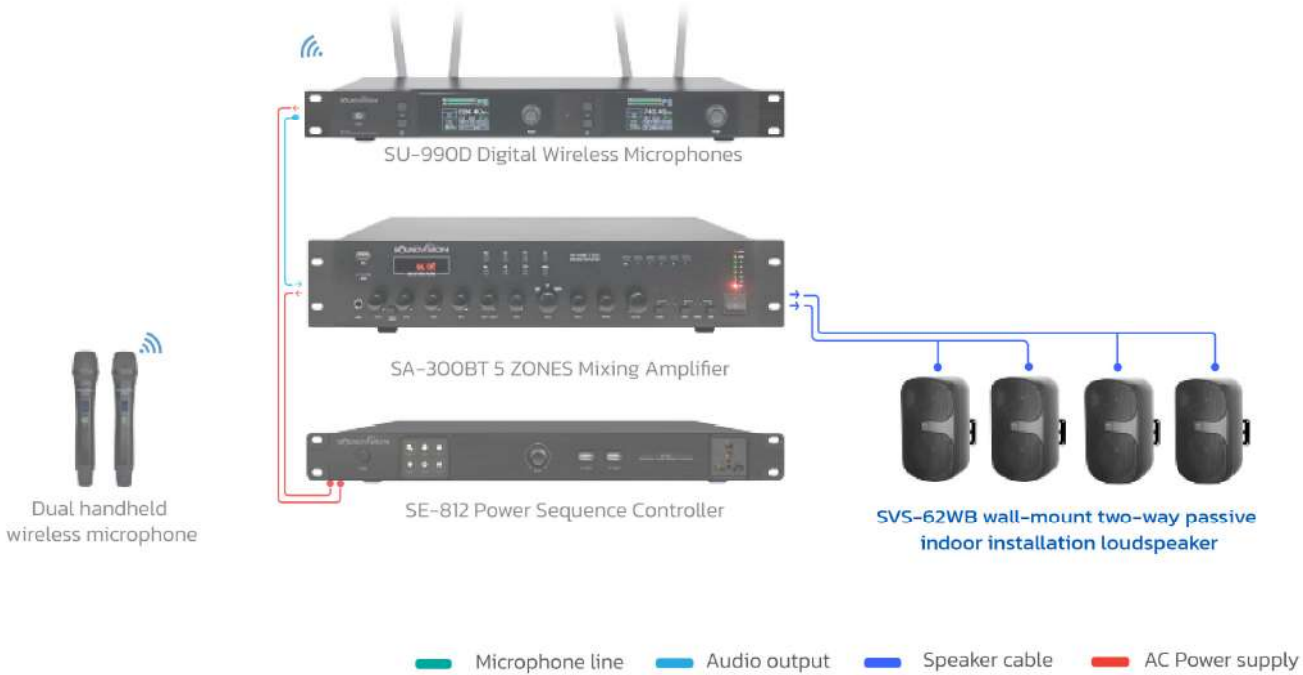

**SVS** SERIES

**WALL-MOUNT INSTALLATION SPEAKER**

SVS-42WB

SVS-42WW

SVS-62WB  
SVS-82WB

SVS-62WW  
SVS-82WW

**SVS SERIES** is a new wall-mount two-way passive indoor installation loudspeaker 8 Ohm 70V/100V ideal for applications requiring high-quality sound. designed for a wide range of commercial audio applications including retail shops, hotels, shopping malls, restaurants, conference – rooms, bars and health clubs.

Certifications : CE

Specifications are subject to change without prior notification.

**SVS** SERIES

**WALL-MOUNT INSTALLATION SPEAKER**

**EXAMPLE CONNECTION DIAGRAM**

SVS Series supports applications multiple