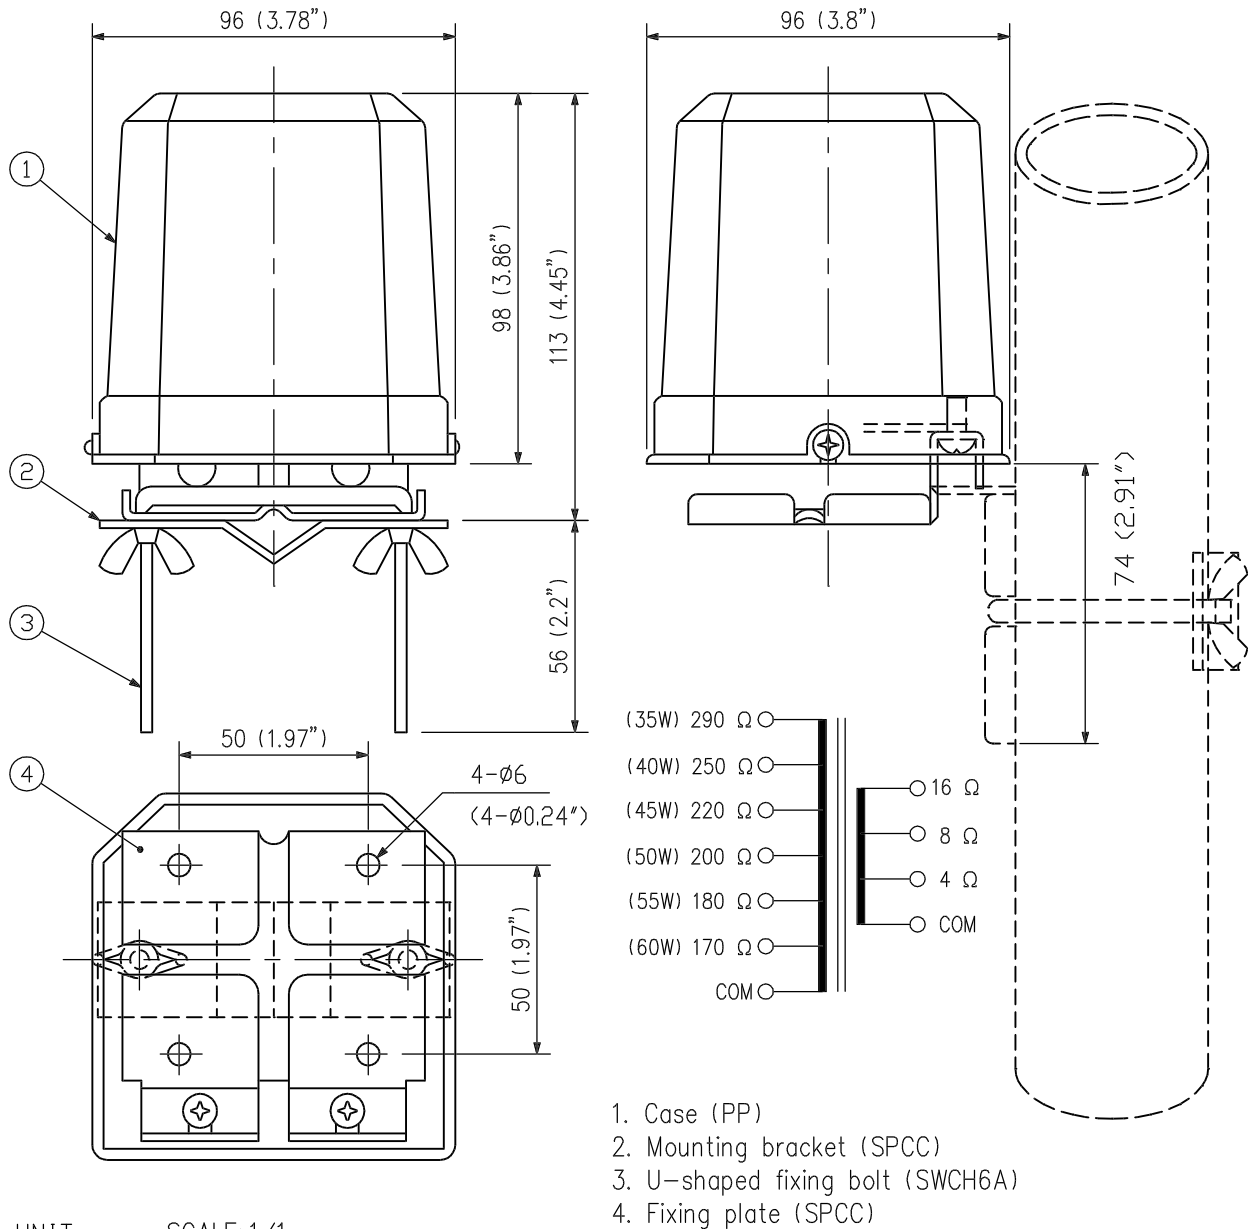

■ SPECIFICATIONS

Impedance	Primary : 290 ohms (35 W) 250 ohms (40 W) 220 ohms (45 W) 200 ohms (50 W) 180 ohms (55 W) 170 ohms (60 W) Secondary : 4 ohms, 8 ohms, 16 ohms
Frequency response	80 Hz to 16kHz
Finish	Chocolate brown, Munsell 5YR3/1
Weight	1.3kg
Mountable pipe	∅10mm to ∅51mm dia (∅0.4" to ∅ 2.0" dia)
Mountable plate	2 to 35 mm thick (0.1" to 1.4" thick) 25 to 60 mm wide (1.0" to 2.4" wide)

■ APPEARANCE

UNIT:mm SCALE:1/1