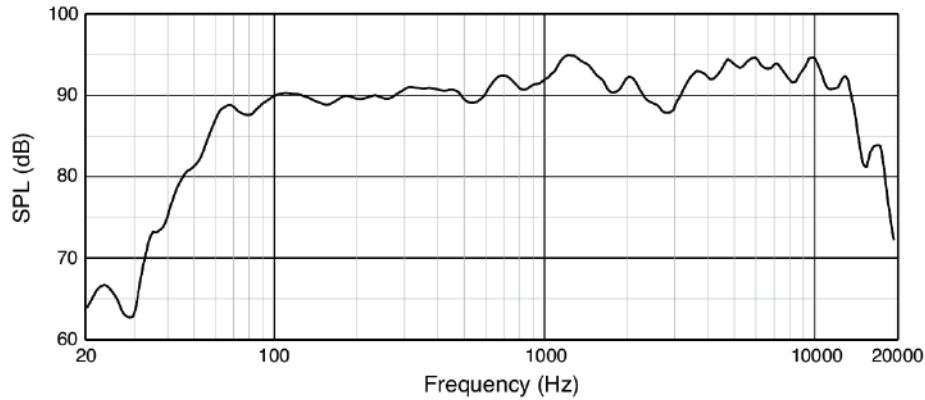

Pasión 12

Passive 12" Full-Range Karaoke Loudspeaker

FREQUENCY RESPONSE ■

BEAMWIDTH ■