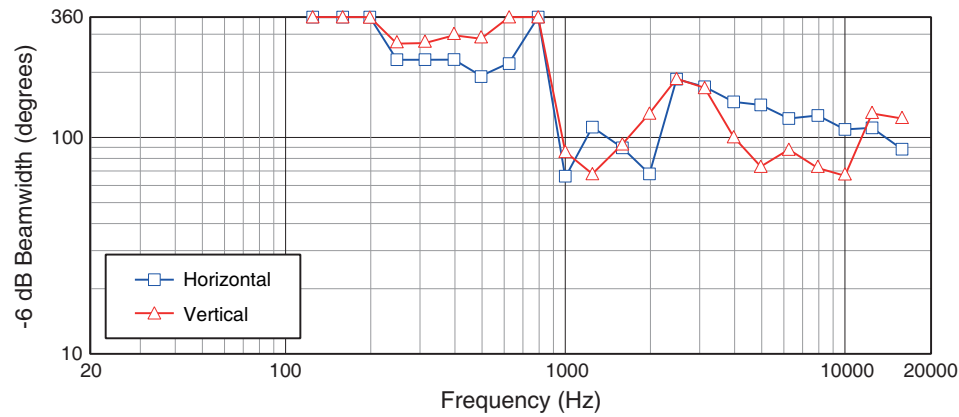

BEAMWIDTH ■

DIMENSIONS ■

DIMENSIONS IN MM [INCH]

HARMAN Professional 8500 Balboa Blvd. Northridge, CA 91329 USA

© 2019 HARMAN International Industries, Incorporated. All rights reserved. Features, specifications and appearance are subject to change without notice.