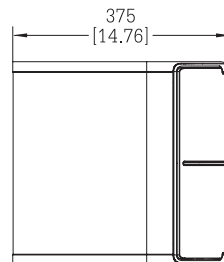

DIMENSIONS (H × W × D):	350 mm × 586 mm × 375 mm 13.8 inch × 23.1 inch × 14.8 inch
NET WEIGHT:	17.48 Kg (38.5 lbs)
LF DRIVER:	1 × 12" Woofer
HF DRIVER:	4 × 3" Tweeter
INPUT CONNECTORS:	Binding Post
ENCLOSURE CONSTRUCTION:	Vinyl covered MDF

BEAMWIDTH ■

DIMENSIONS ■

DIMENSIONS IN MM [INCH]

HARMAN Professional 8500 Balboa Blvd. Northridge, CA 91329 USA

© 2019 HARMAN International Industries, Incorporated. All rights reserved. Features, specifications and appearance are subject to change without notice.