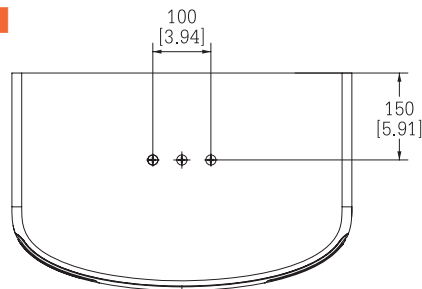

DIMENSIONS (H × W × D):	350 mm × 586 mm × 375 mm 13.8 inch × 23.1 inch × 14.8 inch
NET WEIGHT:	17.48 Kg (38.5 lbs)
LF DRIVER:	1 × 12" Woofer
HF DRIVER:	4 × 3" Tweeter
INPUT CONNECTORS:	Binding Post
ENCLOSURE CONSTRUCTION:	Vinyl covered MDF

BEAMWIDTH ■

DIMENSIONS ■

DIMENSIONS IN MM [INCH]

HARMAN Professional 8500 Balboa Blvd. Northridge, CA 91329 USA

© 2019 HARMAN International Industries, Incorporated. All rights reserved. Features, specifications and appearance are subject to change without notice.