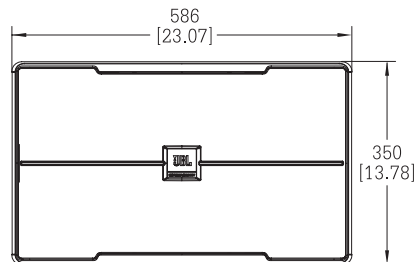

DIMENSIONS (H × W × D):	350 mm × 586 mm × 375 mm 13.8 inch × 23.1 inch × 14.8 inch
NET WEIGHT:	17.48 Kg (38.5 lbs)
LF DRIVER:	1 × 12" Woofer
HF DRIVER:	4 × 3" Tweeter
INPUT CONNECTORS:	Binding Post
ENCLOSURE CONSTRUCTION:	Vinyl covered MDF

BEAMWIDTH ■

DIMENSIONS ■

DIMENSIONS IN MM [INCH]

HARMAN Professional 8500 Balboa Blvd. Northridge, CA 91329 USA

© 2019 HARMAN International Industries, Incorporated. All rights reserved. Features, specifications and appearance are subject to change without notice.